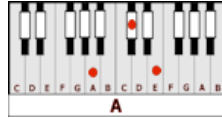

WITH A LITTLE HELP FROM MY FRIENDS – Joe Cocker version (A)

GUITAR / KEYBOARD CHORDS:

G = 320003

D = xx0232

A = xo222o

Amaj7 = xo212o

Bm = xx4432

E = o221oo

E7 = o2o1oo

C# = xx3121

F#m = 244222

(Cocker's version is a lot slower than the Beatles and is not exactly the same.)

INTRO: G D A (x5)

A **Amaj7** **Bm** **Bm** **E** **E7** **A**
 What would you do if I sang out of tune...would you stand up and walk out on me?
A **Amaj7** **Bm** **Bm** **E** **E7** **A**
 Lend me your ears and I'll sing you a song...and I'll try not to sing out of key.

CHORUS: Oh, baby, I get **G** **D** **A**
 (by with a little help from my friends)
All I need is **G** **D** **A**
 (by with a little help from my friends)
I'm saying I'm gonna get high **G** **D** **A**
 (high with a little help from my friends)
Who-ohh yeh **G** **D** **A**
 (ooooo ooooo ooooooo)

A-C#-E-F#m F#m-E-C#-A
BREAK: (Do you need anybody?).....SCREAMS
A-C#-E-F#m F#m-E-C#-E
 (Could it be anybody?)oh, it's gotta be somebody
 (ohhhh-ohhhh-ohhhh ad lib til end of break)

CHORUS – TWICE AD LIB AND FADE OUT