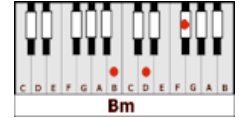

WITH A LITTLE HELP FROM MY FRIENDS – Joe Cocker version (A)

GUITAR / KEYBOARD CHORDS:

G = 320003

D = xx0232

A = xo222o

Amaj7 = xo212o

Bm = xx4432

E = o221oo

E7 = o2o1oo

C# = xx3121

F#m = 244222

(Cocker's version is a lot slower than the Beatles and is not exactly the same.)

INTRO: G D A (x5)

A **Amaj7** **Bm** **Bm** **E** **E7** **A**
 What would you do if I sang out of tune...would you stand up and walk out on me?
A **Amaj7** **Bm** **Bm** **E** **E7** **A**
 Lend me your ears and I'll sing you a song...and I'll try not to sing out of key.

A-C#-E-F#m F#m-E-C#-A
BREAK: (Do you need anybody?).....SCREAMS
A-C#-E-F#m F#m-E-C#-E
 (Could it be anybody?)oh, it's gotta be somebody
 (ohhhh-ohhhh-ohhhh ad lib til end of break)

CHORUS – TWICE AD LIB AND FADE OUT