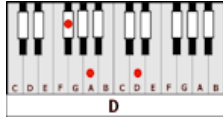

WITH A LITTLE HELP FROM MY FRIENDS – Joe Cocker version (A)

GUITAR / KEYBOARD CHORDS:

G = 320003

D = xx0232

A = xo222o

Amaj7 = xo212o

Bm = xx4432

E = o221oo

E7 = o2o1oo

C# = xx3121

F#m = 244222

(Cocker's version is a lot slower than the Beatles and is not exactly the same.)

INTRO: G D A (x5)

A **Amaj7** **Bm** **Bm** **E** **E7** **A**
 What would you do if I sang out of tune...would you stand up and walk out on me?
A **Amaj7** **Bm** **Bm** **E** **E7** **A**
 Lend me your ears and I'll sing you a song...and I'll try not to sing out of key.

CHORUS: Oh, baby, I get **G** **D** **A**
 (by with a little help from my friends)
All I need is **G** **D** **A**
 (by with a little help from my friends)
I'm saying I'm gonna get high **G** **D** **A**
 (high with a little help from my friends)
Who-ohh yeh **G** **D** **A**
 (ooooo ooooo ooooooo)

A-C#-E-F#m F#m-E-C#-A
BREAK: (Do you need anybody?).....SCREAMS
A-C#-E-F#m F#m-E-C#-E
 (Could it be anybody?)oh, it's gotta be somebody
 (ohhhh-ohhhh-ohhhh ad lib til end of break)

CHORUS – TWICE AD LIB AND FADE OUT